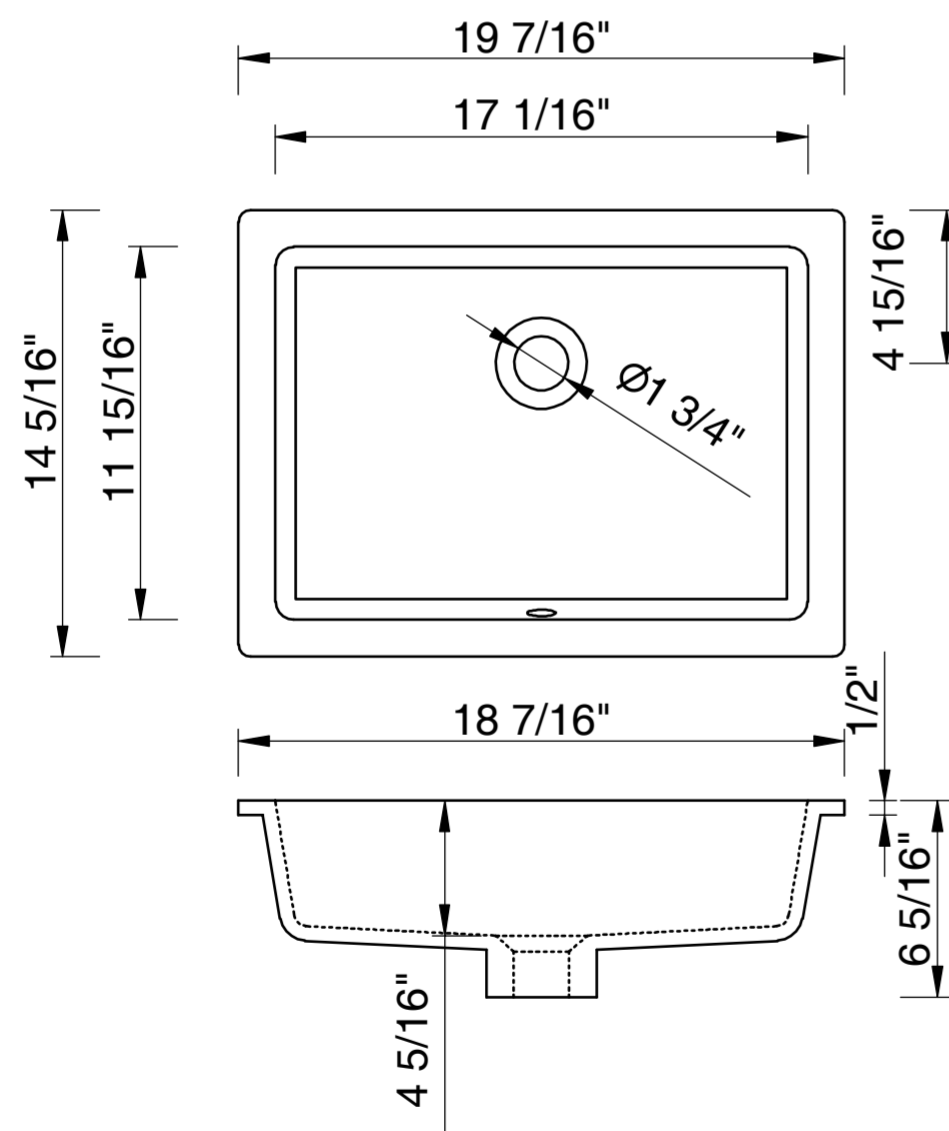

**James Martin Vanities - Rectangular Undermount Sink (Basin) SNK-SS-RC-NCG**

**Used with 3cm thickness premium rectangular countertops:  
Silestone Quartz**

JAMES MARTIN

VANITIES™

**Imperial Measurements**

OD Size: 494 x 364 x 160 mm  
19 7/16" x 14 5/16" x 6 5/16"  
ID Size: 434 x 304 mm  
17 1/16" x 11 15/16"

**Metric Measurements**